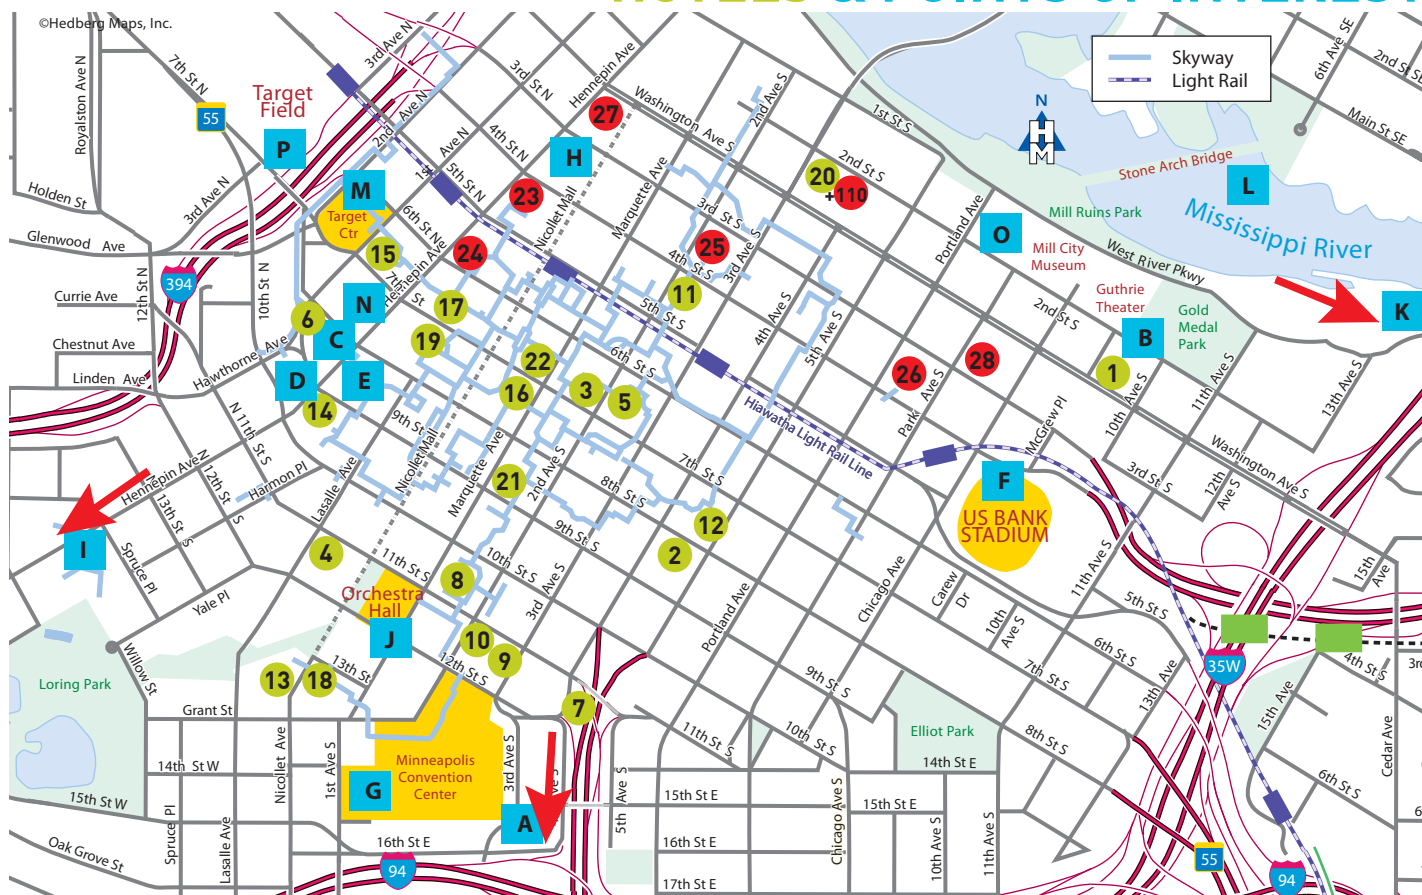

DOWNTOWN MINNEAPOLIS HOTELS & POINTS OF INTEREST

HOTELS

1. aloft Minneapolis
2. Best Western Normandy Inn and Suites
3. Crowne Plaza Minneapolis - Northstar
4. DoubleTree Suites By Hilton Minneapolis
5. The Grand Hotel
6. Hampton Inn & Suites
7. Hilton Garden Inn
8. Hilton Minneapolis
9. Holiday Inn Express Hotel & Suites Downtown Minneapolis
10. Hotel Ivy
11. Hotel Minneapolis (The)
12. Hyatt Place Downtown
13. Hyatt Regency Minneapolis
14. LeMeridien Chambers Minneapolis
15. Loews Minneapolis Hotel
16. Marquette (The) (Windows on Minnesota)
17. Minneapolis Marriott City Center
18. Millennium Hotel Minneapolis
19. Radisson Blu Downtown
20. The Renaissance Minneapolis, The Depot (Additional 110 Rooms)
21. W Hotel - The Foshay
22. Westin Minneapolis (The)
23. AC Marriott (2016 New Construction - 244 Rooms)
24. Embassy Suites (2016 New Construction - 290 Rooms)
25. Holiday Inn Express (2016 New Construction - 135 Rooms)
26. Radisson Red (2016 New Construction - 164 Rooms)
27. Nicollet Hotel Block (2016 New Construction - 120 Rooms)
28. Thresher Square (2017 New Construction - 140 Rooms)
29. Hyatt Centric (2018 New Construction - 188 Rooms - Warehouse District - Not Shown on Map)

POINTS OF INTEREST

- A. Children's Theatre/Mpls Institute of Arts
- B. Guthrie Theater
- C. Brave New Workshop
- D. Historic Orpheum Theatre
- E. Historic State Theatre
- F. US Bank Stadium
- G. Minneapolis Convention Center
- H. Minneapolis Central Library
- I. Minneapolis Sculpture Garden/Walker Art Center
- J. Orchestra Hall
- K. Paradise Charter Cruises
- L. Stone Arch Bridge
- M. Target Center
- N. Pantages Theatre
- O. Mill City Museum
- P. Target Field

LIGHT RAIL:

Blue Boxes = Blue Line Light Rail - Minneapolis/Airport/MOA
Green Boxes = Green Line Light Rail - St Paul
 Blue and Green run on the same track through downtown.

Minneapolis
City by Nature

MeetMinneapolis 1.800.445.7412 minneapolis.org
 Convention & Visitors Association